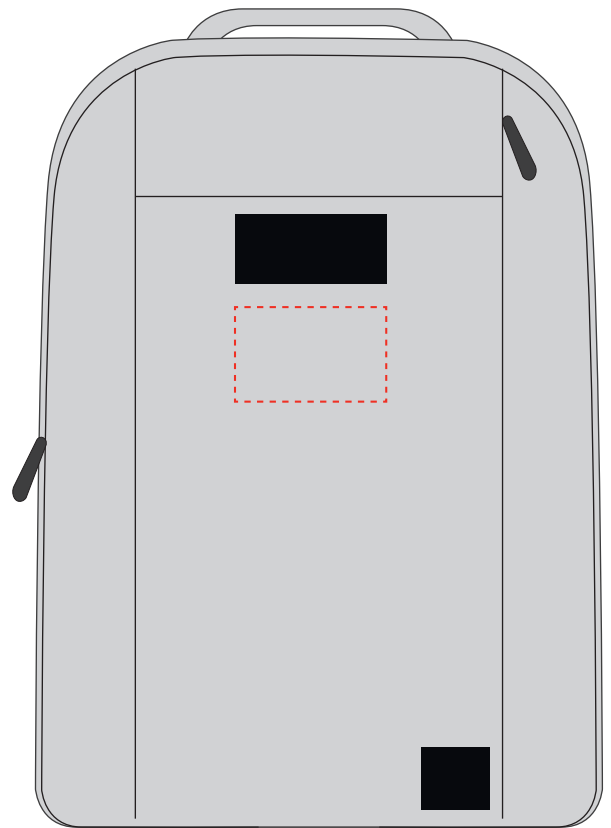

Your Ref:	Quantity:	Product Code: QB8002
Our Ref:	Version: 1	Product Colour: Light Grey

PRINTING CONCERNS:

PRODUCT INFO:

We stock this item in the following colours

PANTONE REFERENCE(S)

Full colour printing

Product Image for visualisation
- colours may vary

ARTWORK SCALE 25%

ARTWORK SCALE 100%
Max print area: 80mm x 50mm

The dashed line is to demonstrate print area and will not appear on your printed item

PLEASE NOTE: